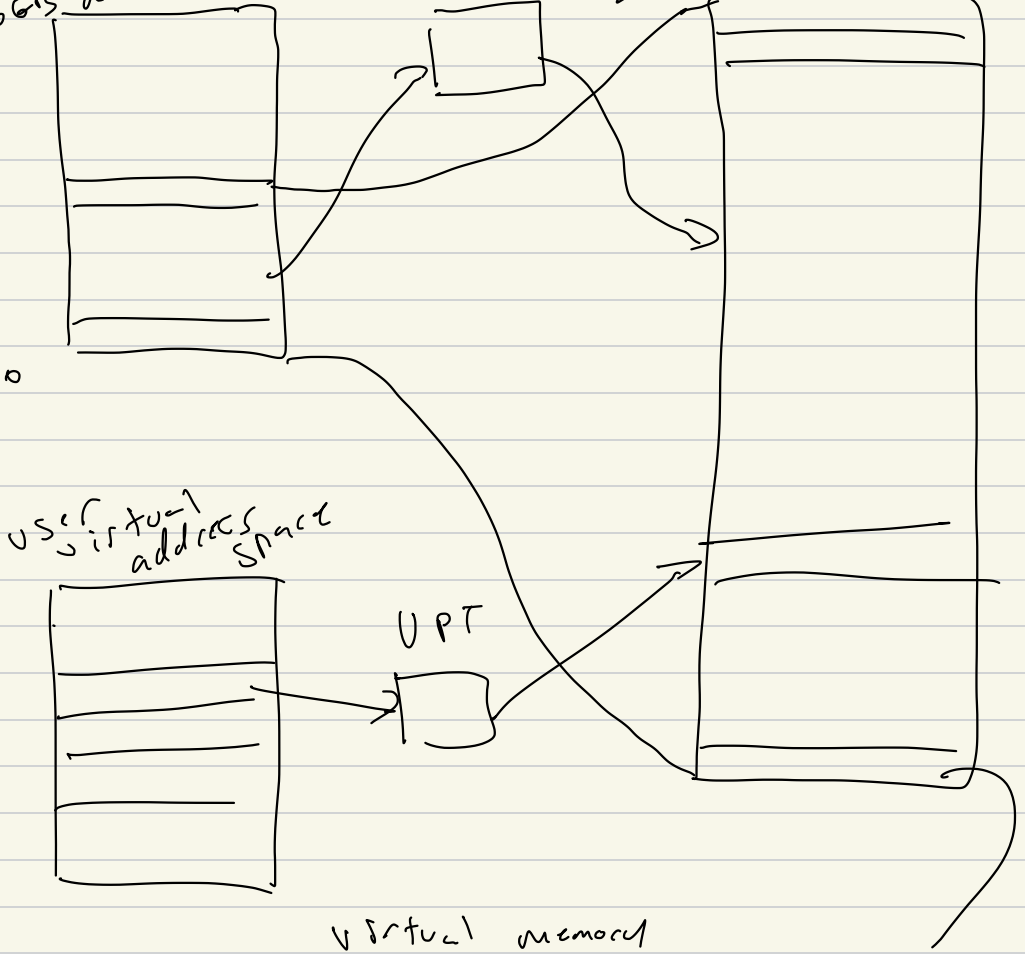

Kernel
Virtual
address space
256GB

KPT

256 MB RAM

pages

4 KB

4096